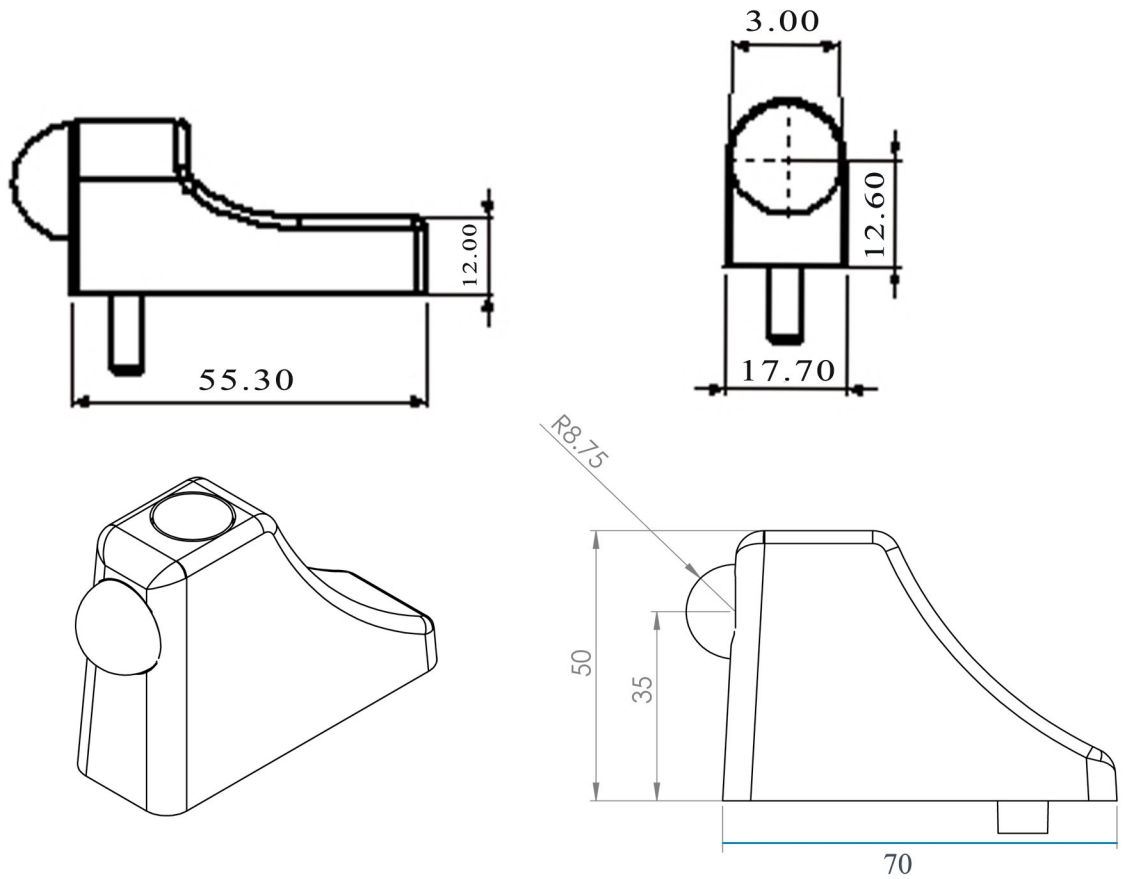

Patio Bump Stops

Technical Drawing

Part Numbers

Part No.	Description	Finish
PB21	Mazak Bump Stop	White
PB238	Mazak Bump Stop	Black
PB262	Mazak Bump Stop	RAL 9001 Cream
PB27	Mazak Bump Stop	RAL BS08B29 Brown

Part No.	Description	Finish
PB11	Plastic Bump Stop	White
PB138	Plastic Bump Stop	Black

WINLOCK

Unit B, Hortonwood 31, Telford, Shropshire, TF1 7GS
Tel:01952 602250 Fax:01952 602255.

Email:sales@winlock.co.uk Web:www.winlock.co.uk

Window
&
Door
Hardware
Solutions