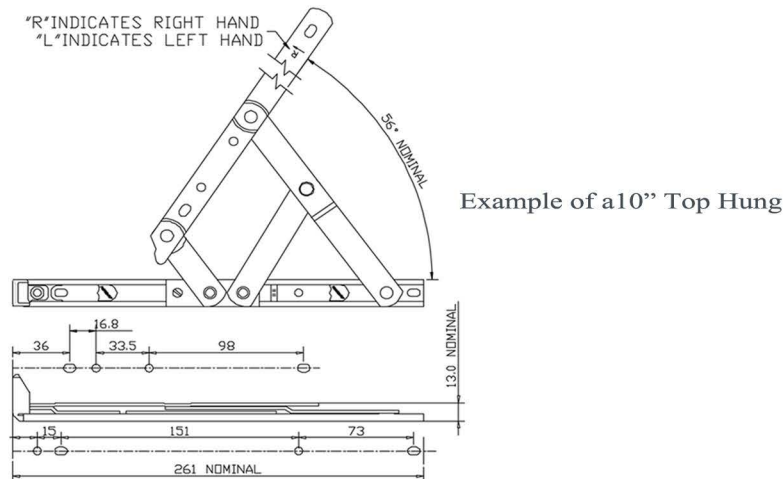

Email:sales@winlock.co.uk Web:www.winlock.co.uk

Technical Drawing

| | | | | | | | |
|-----------------|-----------|-----------|------------|------------|------------|------------|------------|
| Size | 150mm(6") | 200mm(8") | 250mm(10") | 300mm(12") | 400mm(16") | 500mm(20") | 600mm(24") |
| Vent Type | Top Hung | Top Hung | Top Hung | Top Hung | Top Hung | Top Hung | Top Hung |
| Max Vent Width | 1000mm | 1200mm | 1200mm | 1200mm | 1200mm | 1200mm | 1200mm |
| Max Vent Height | 300mm | 300mm | 450mm | 600mm | 750mm | 900mm | 1500mm |
| Max Vent Weight | 10kg | 12kg | 16kg | 21kg | 22kg | 24kg | 35kg |
| Opening Angle | 50° | 62° | 56° | 64° | 51° | 51° | 42° |
| Bulk Packed | 50 Pairs | 50 Pairs | 50 Pairs | 25 Pairs | 25 Pairs | 25 Pairs | 25 Pairs |