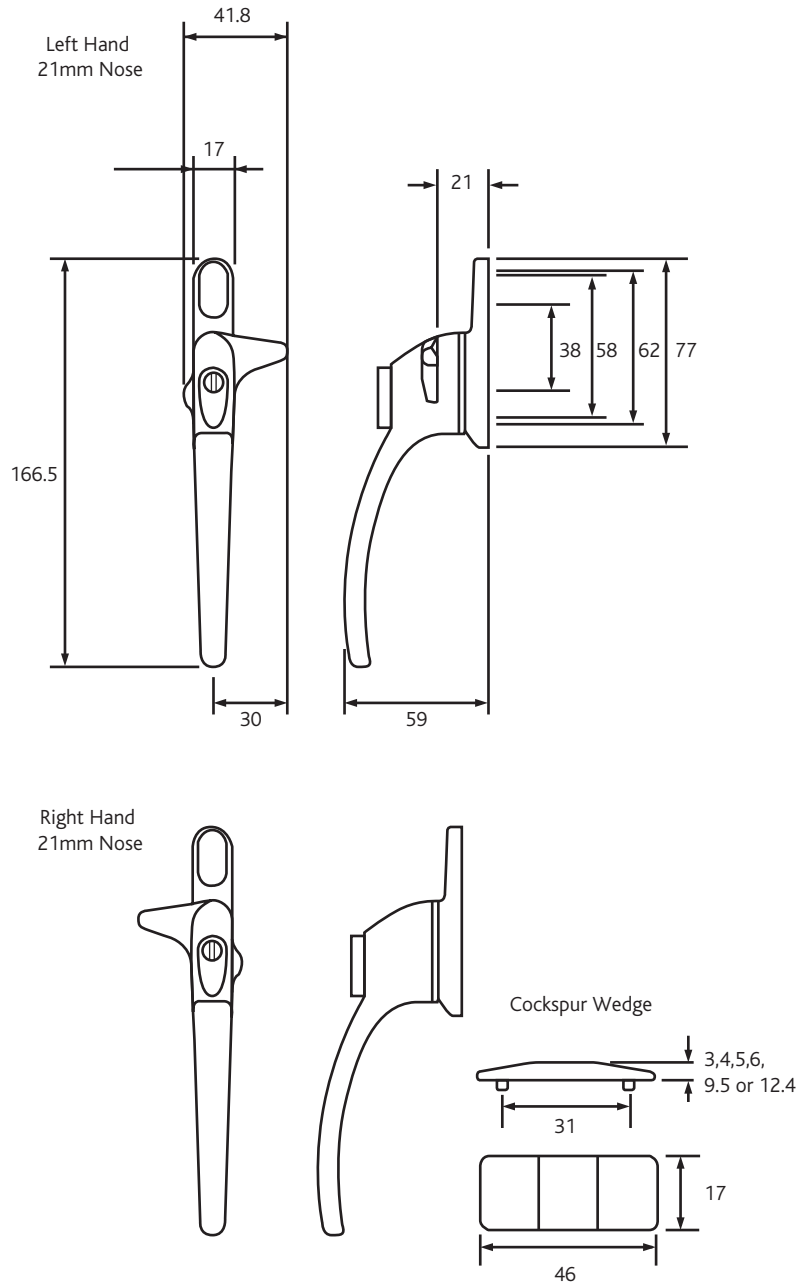

Handles
25 handles per box

Striker Wedges
100 per bag

All dimensions are in mm.
ERA reserves the right to change specification without notice.
It is the responsibility of the window manufacturer to ensure that the finished product meets any required safety and performance specification