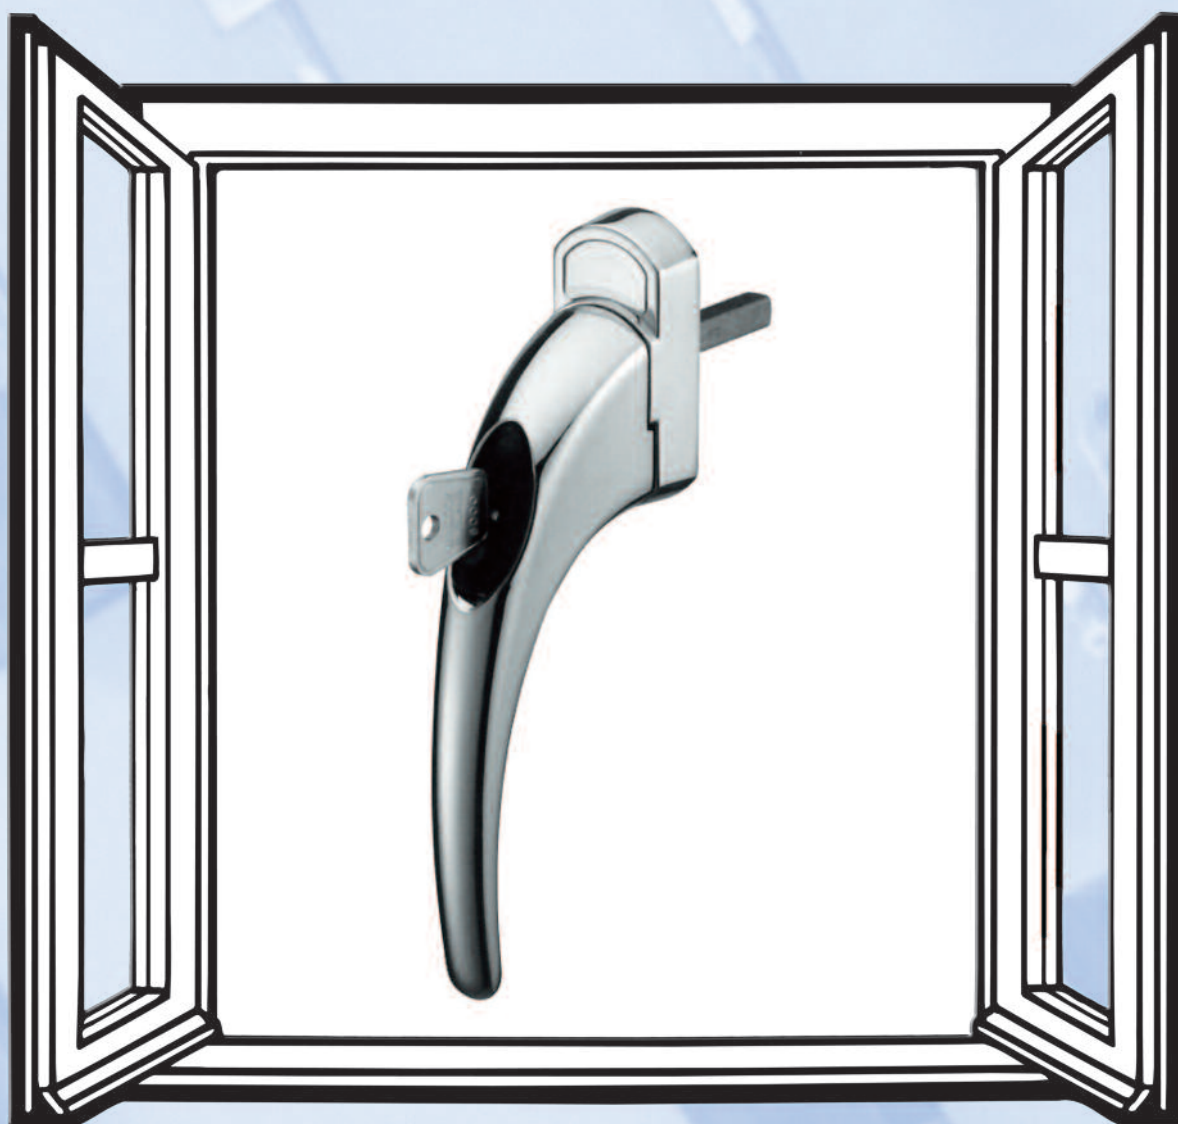

HaK Bombardier Raamkruk

VOOR VAL-DRAAIRAMEN

J.P.M. KOK
HANDELSONDERNEMING

BOUWBESLAG & RAAMSYSTEMEN

IN BESLAG GENOMEN HET BESTE